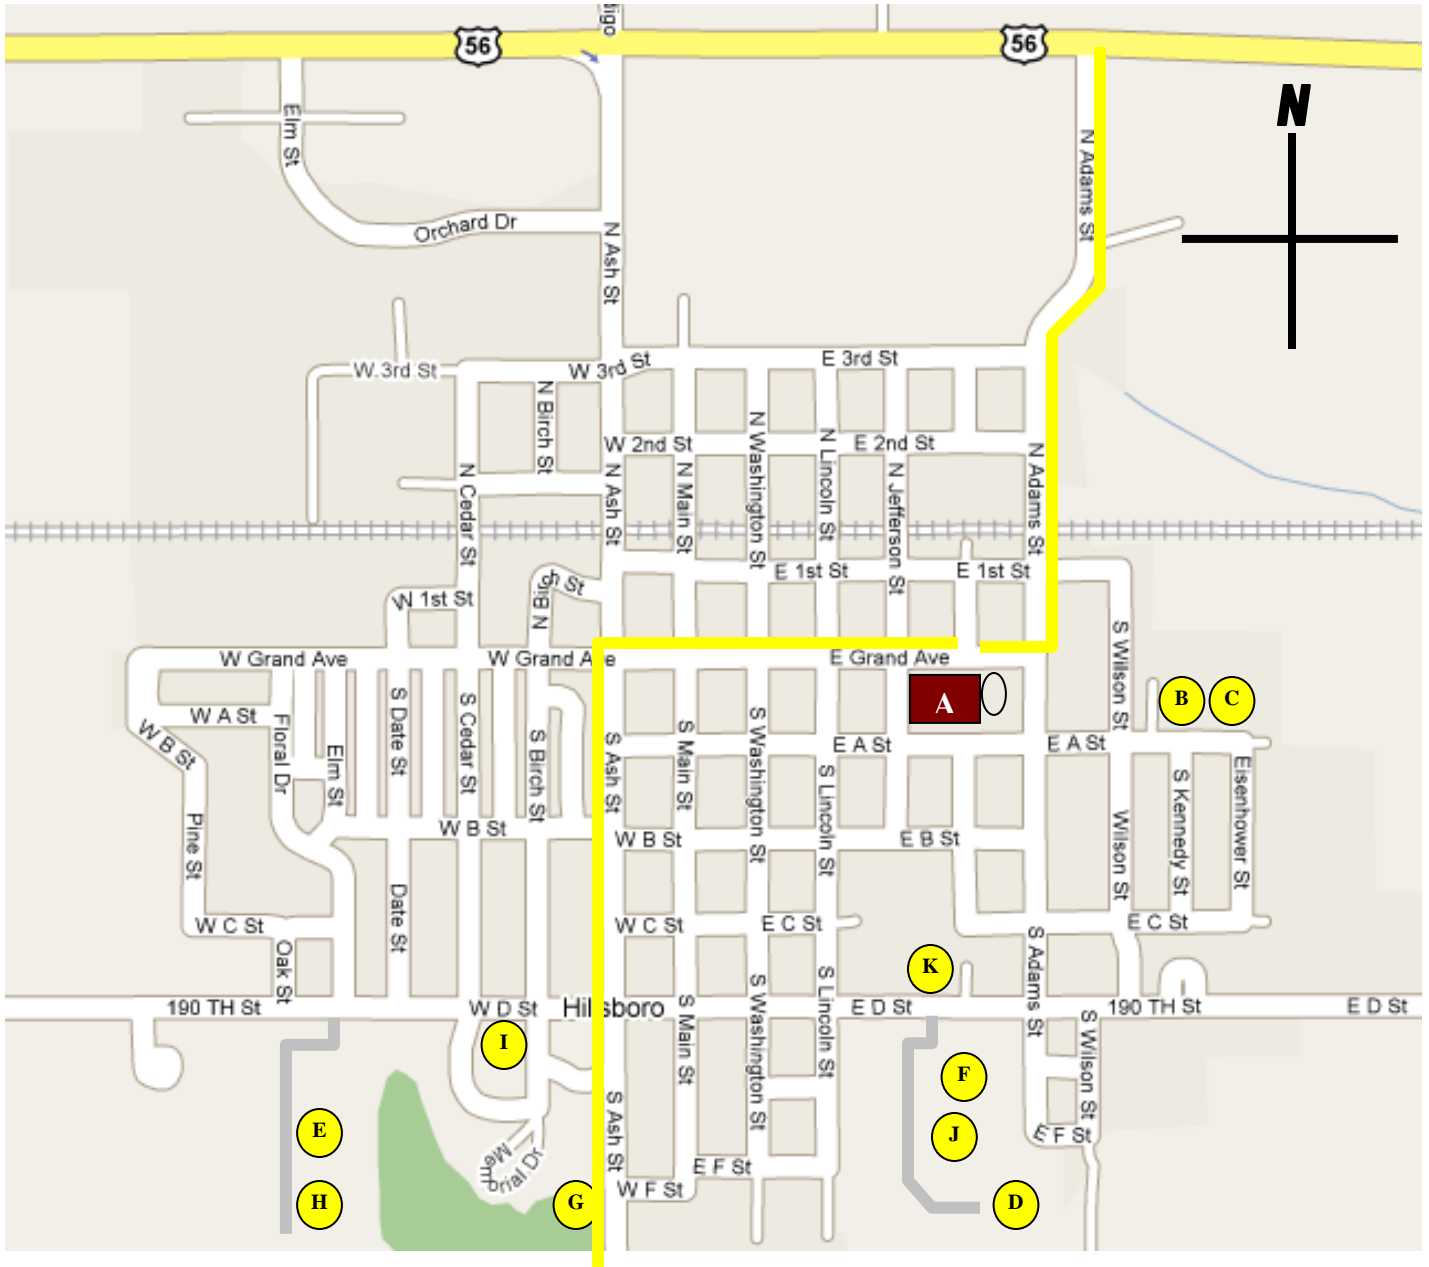

Hillsboro Activity Map

A – High School/Middle School

Directions:

From the North: Adams Street south to Grand Avenue, turn West

From the South: Ash Street north to Grand Avenue, then east to MS/HS

A – Gymnasium: HS/MS

B – Elementary School

C – Football Field: HS JV/MS

D – Football Field/Track: HS Varsity/Tabor College

E – Tennis Courts: HHS – Sports Complex

F – Tennis Courts: Tabor College

G – Golf Course

H – Softball Fields: Sports Complex

I – Baseball Field: HHS

J – Baseball Field: Tabor College

K – Gymnasium: Tabor College